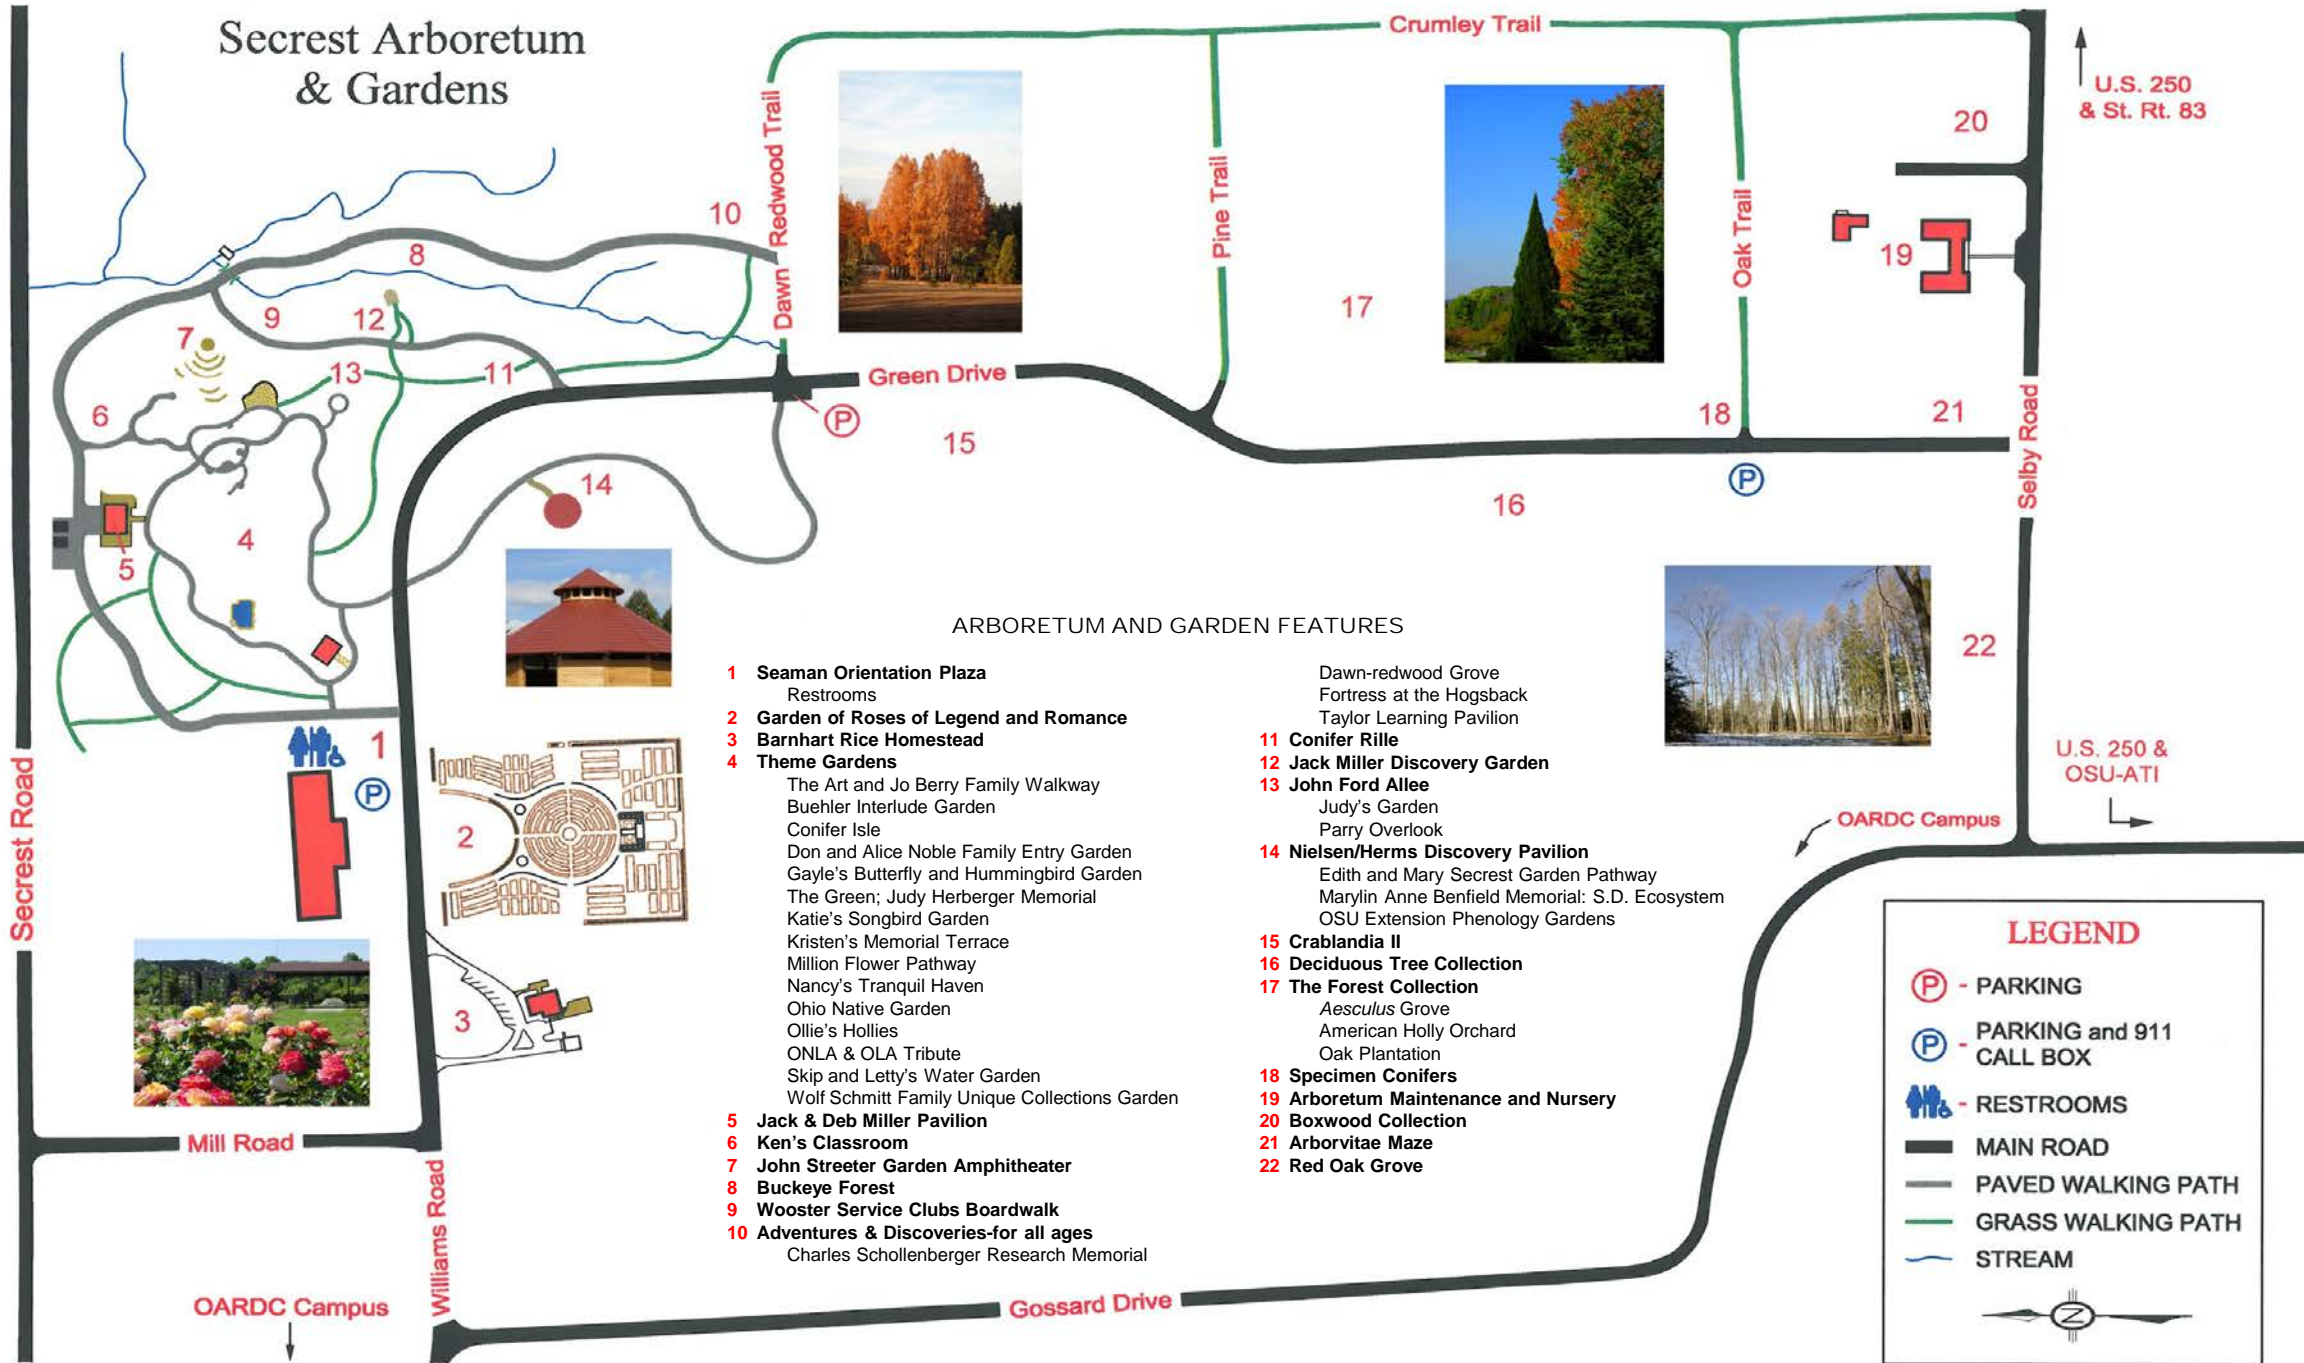

Secret Arboretum & Gardens

ARBORETUM AND GARDEN FEATURES

- | | |
|---|---|
| <ul style="list-style-type: none"> 1 Seaman Orientation Plaza
Restrooms 2 Garden of Roses of Legend and Romance 3 Barnhart Rice Homestead 4 Theme Gardens
The Art and Jo Berry Family Walkway
Buehler Interlude Garden
Conifer Isle
Don and Alice Noble Family Entry Garden
Gayle's Butterfly and Hummingbird Garden
The Green; Judy Herberger Memorial
Katie's Songbird Garden
Kristen's Memorial Terrace
Million Flower Pathway
Nancy's Tranquil Haven
Ohio Native Garden
Ollie's Hollies
ONLA & OLA Tribute
Skip and Letty's Water Garden
Wolf Schmitt Family Unique Collections Garden 5 Jack & Deb Miller Pavilion 6 Ken's Classroom 7 John Streecher Garden Amphitheater 8 Buckeye Forest 9 Wooster Service Clubs Boardwalk 10 Adventures & Discoveries-for all ages
Charles Schollenberger Research Memorial | <ul style="list-style-type: none"> 11 Conifer Rille 12 Jack Miller Discovery Garden 13 John Ford Allee
Judy's Garden
Parry Overlook 14 Nielsen/Herms Discovery Pavilion
Edith and Mary Secret Garden Pathway
Marylin Anne Benfield Memorial: S.D. Ecosystem
OSU Extension Phenology Gardens 15 Crablandia II 16 Deciduous Tree Collection 17 The Forest Collection
Aesculus Grove
American Holly Orchard
Oak Plantation 18 Specimen Conifers 19 Arboretum Maintenance and Nursery 20 Boxwood Collection 21 Arborvitae Maze 22 Red Oak Grove |
|---|---|

LEGEND

- Ⓟ - PARKING
- Ⓟ - PARKING and 911 CALL BOX
- ♿ - RESTROOMS
- MAIN ROAD
- PAVED WALKING PATH
- GRASS WALKING PATH
- ~ STREAM